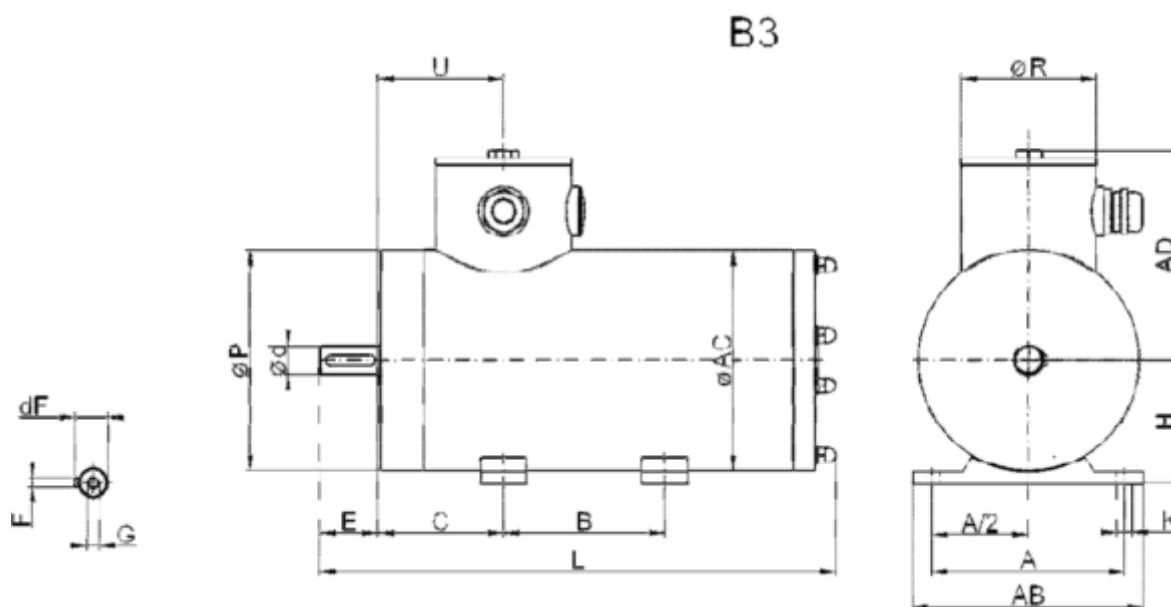

Article number: 25560015041270

Description: BEGE stainless steel AC motor EBS90L-4 IEC90 B3  
1,5KW 1400 rpm 3x230/400V 50HZ IP69K PTC

## Measures

A = 140	E = 50	Ød = 24
A/2 = 70	F = 8	ØR = 89
AB = 164	G = M8	
AC = 164	H = 90	
AD = 147	K = 9	
B = 100	L = 410	
C = 56	P = 164	
dF = 27	U = 155	